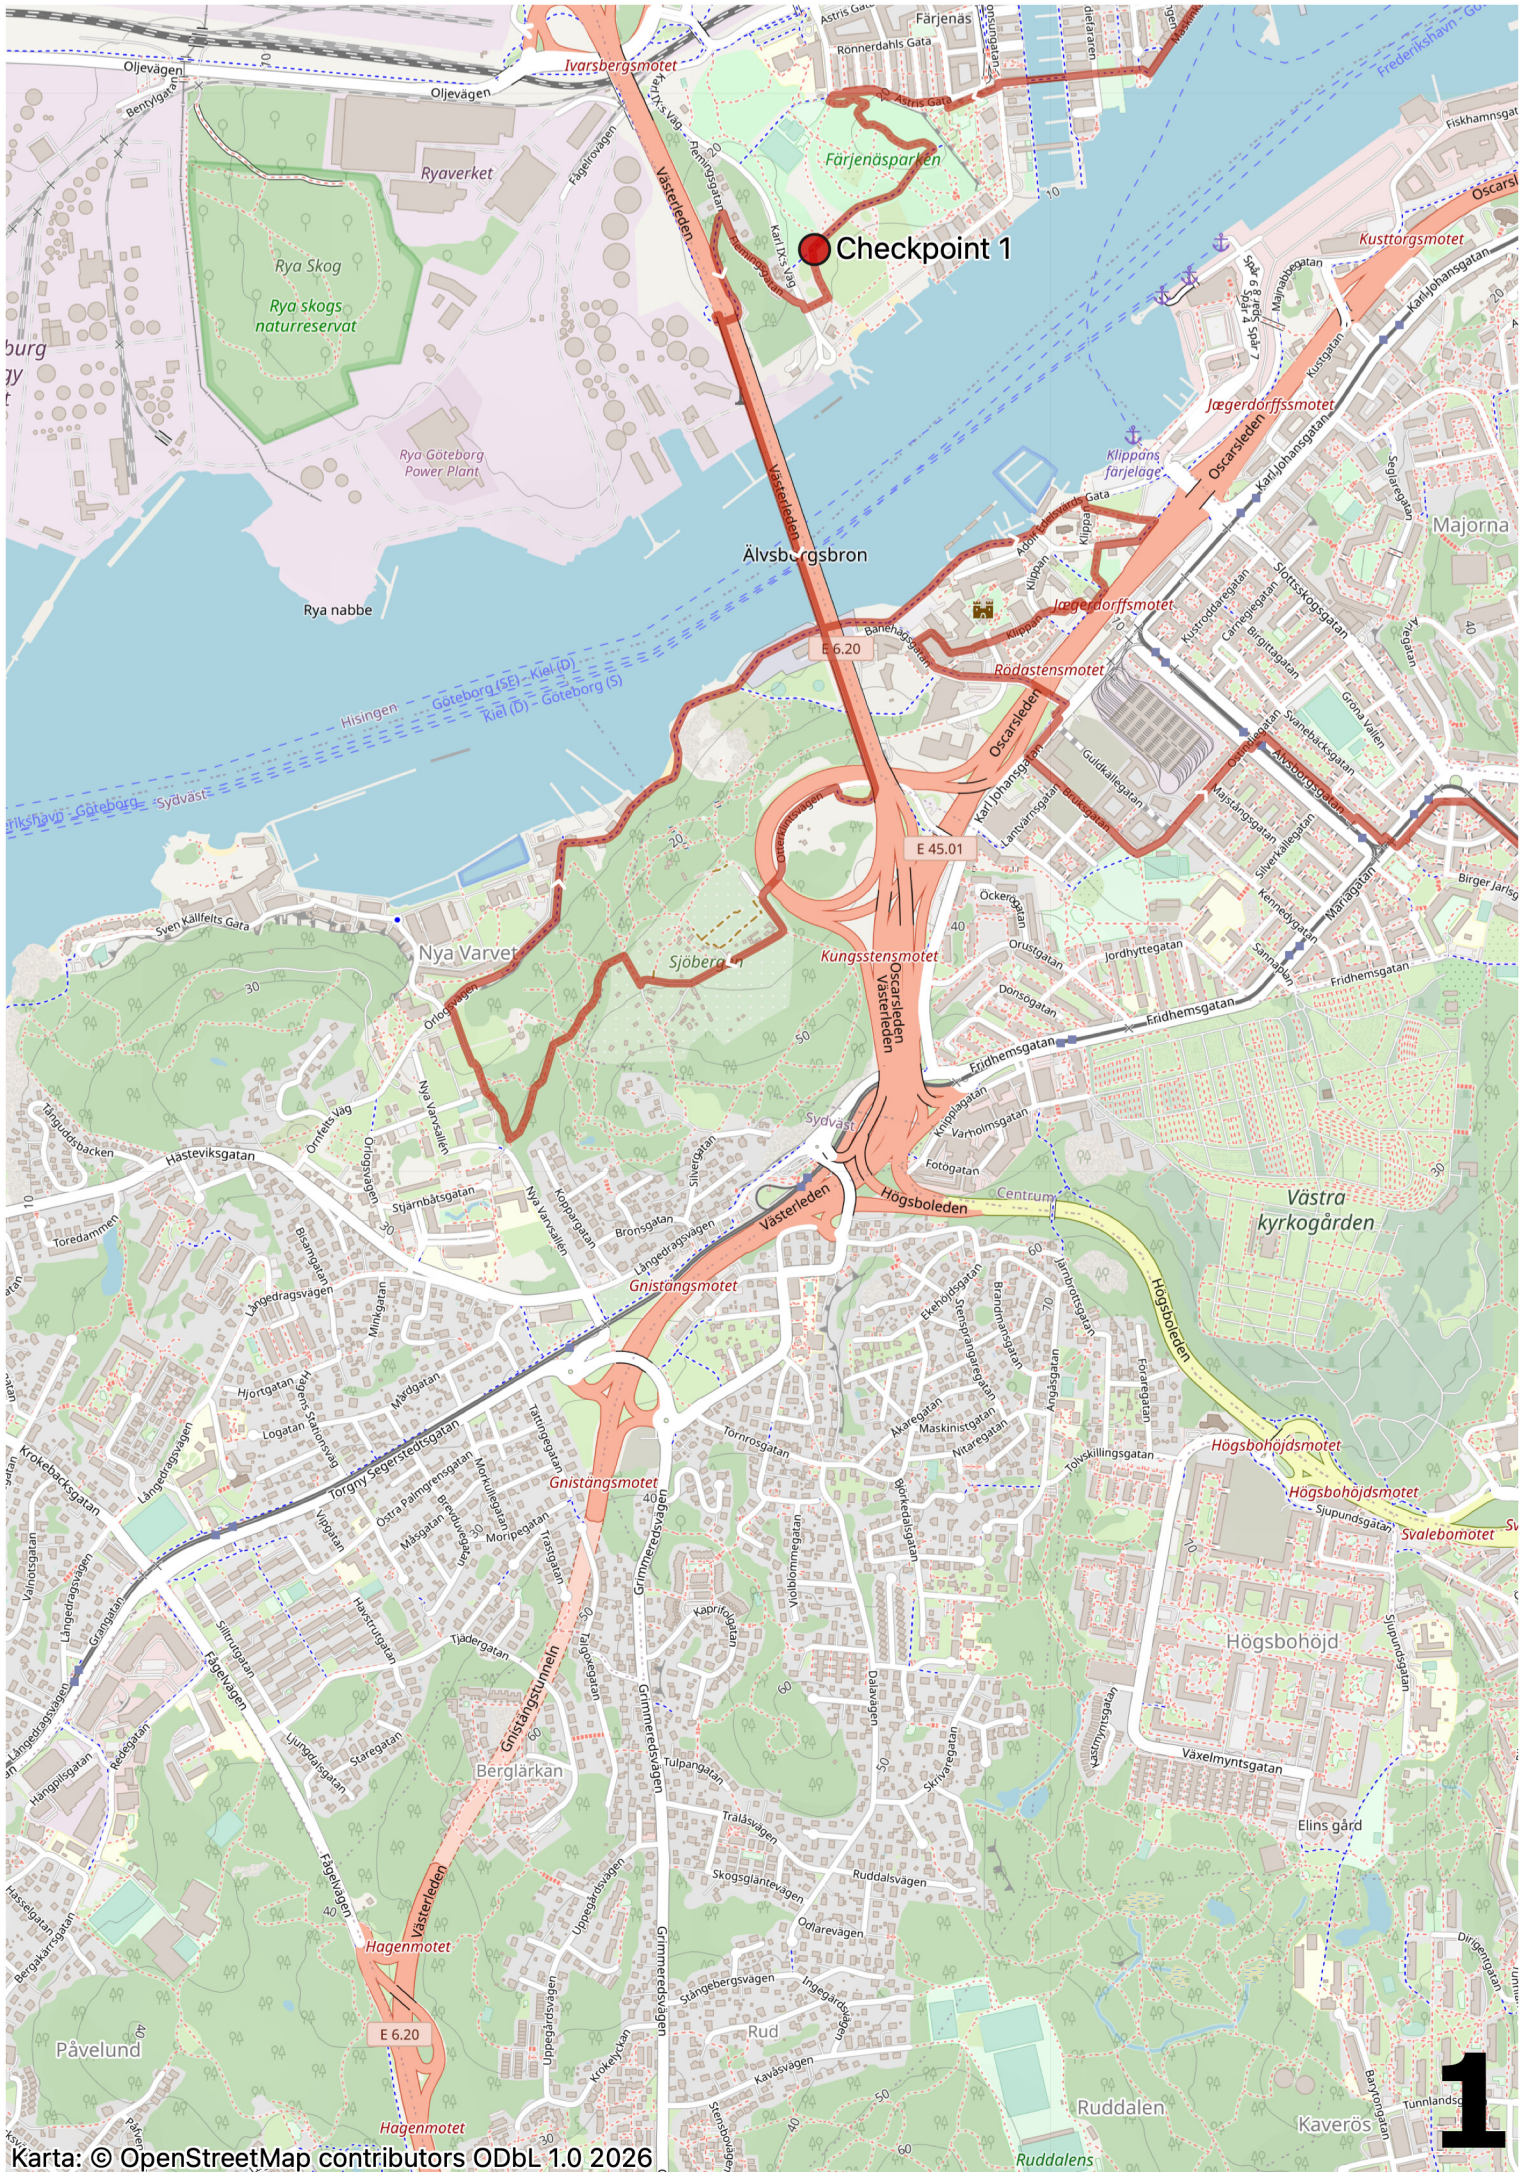

Elfsborgsmarschen 2026: 40 km Saturday – Unknown Gothenburg

Checkpoint 1

Checkpoint 2

Checkpoint

6

E 6.20

Volvo Lastvagnar
Tuvefabriken

Björkhagen