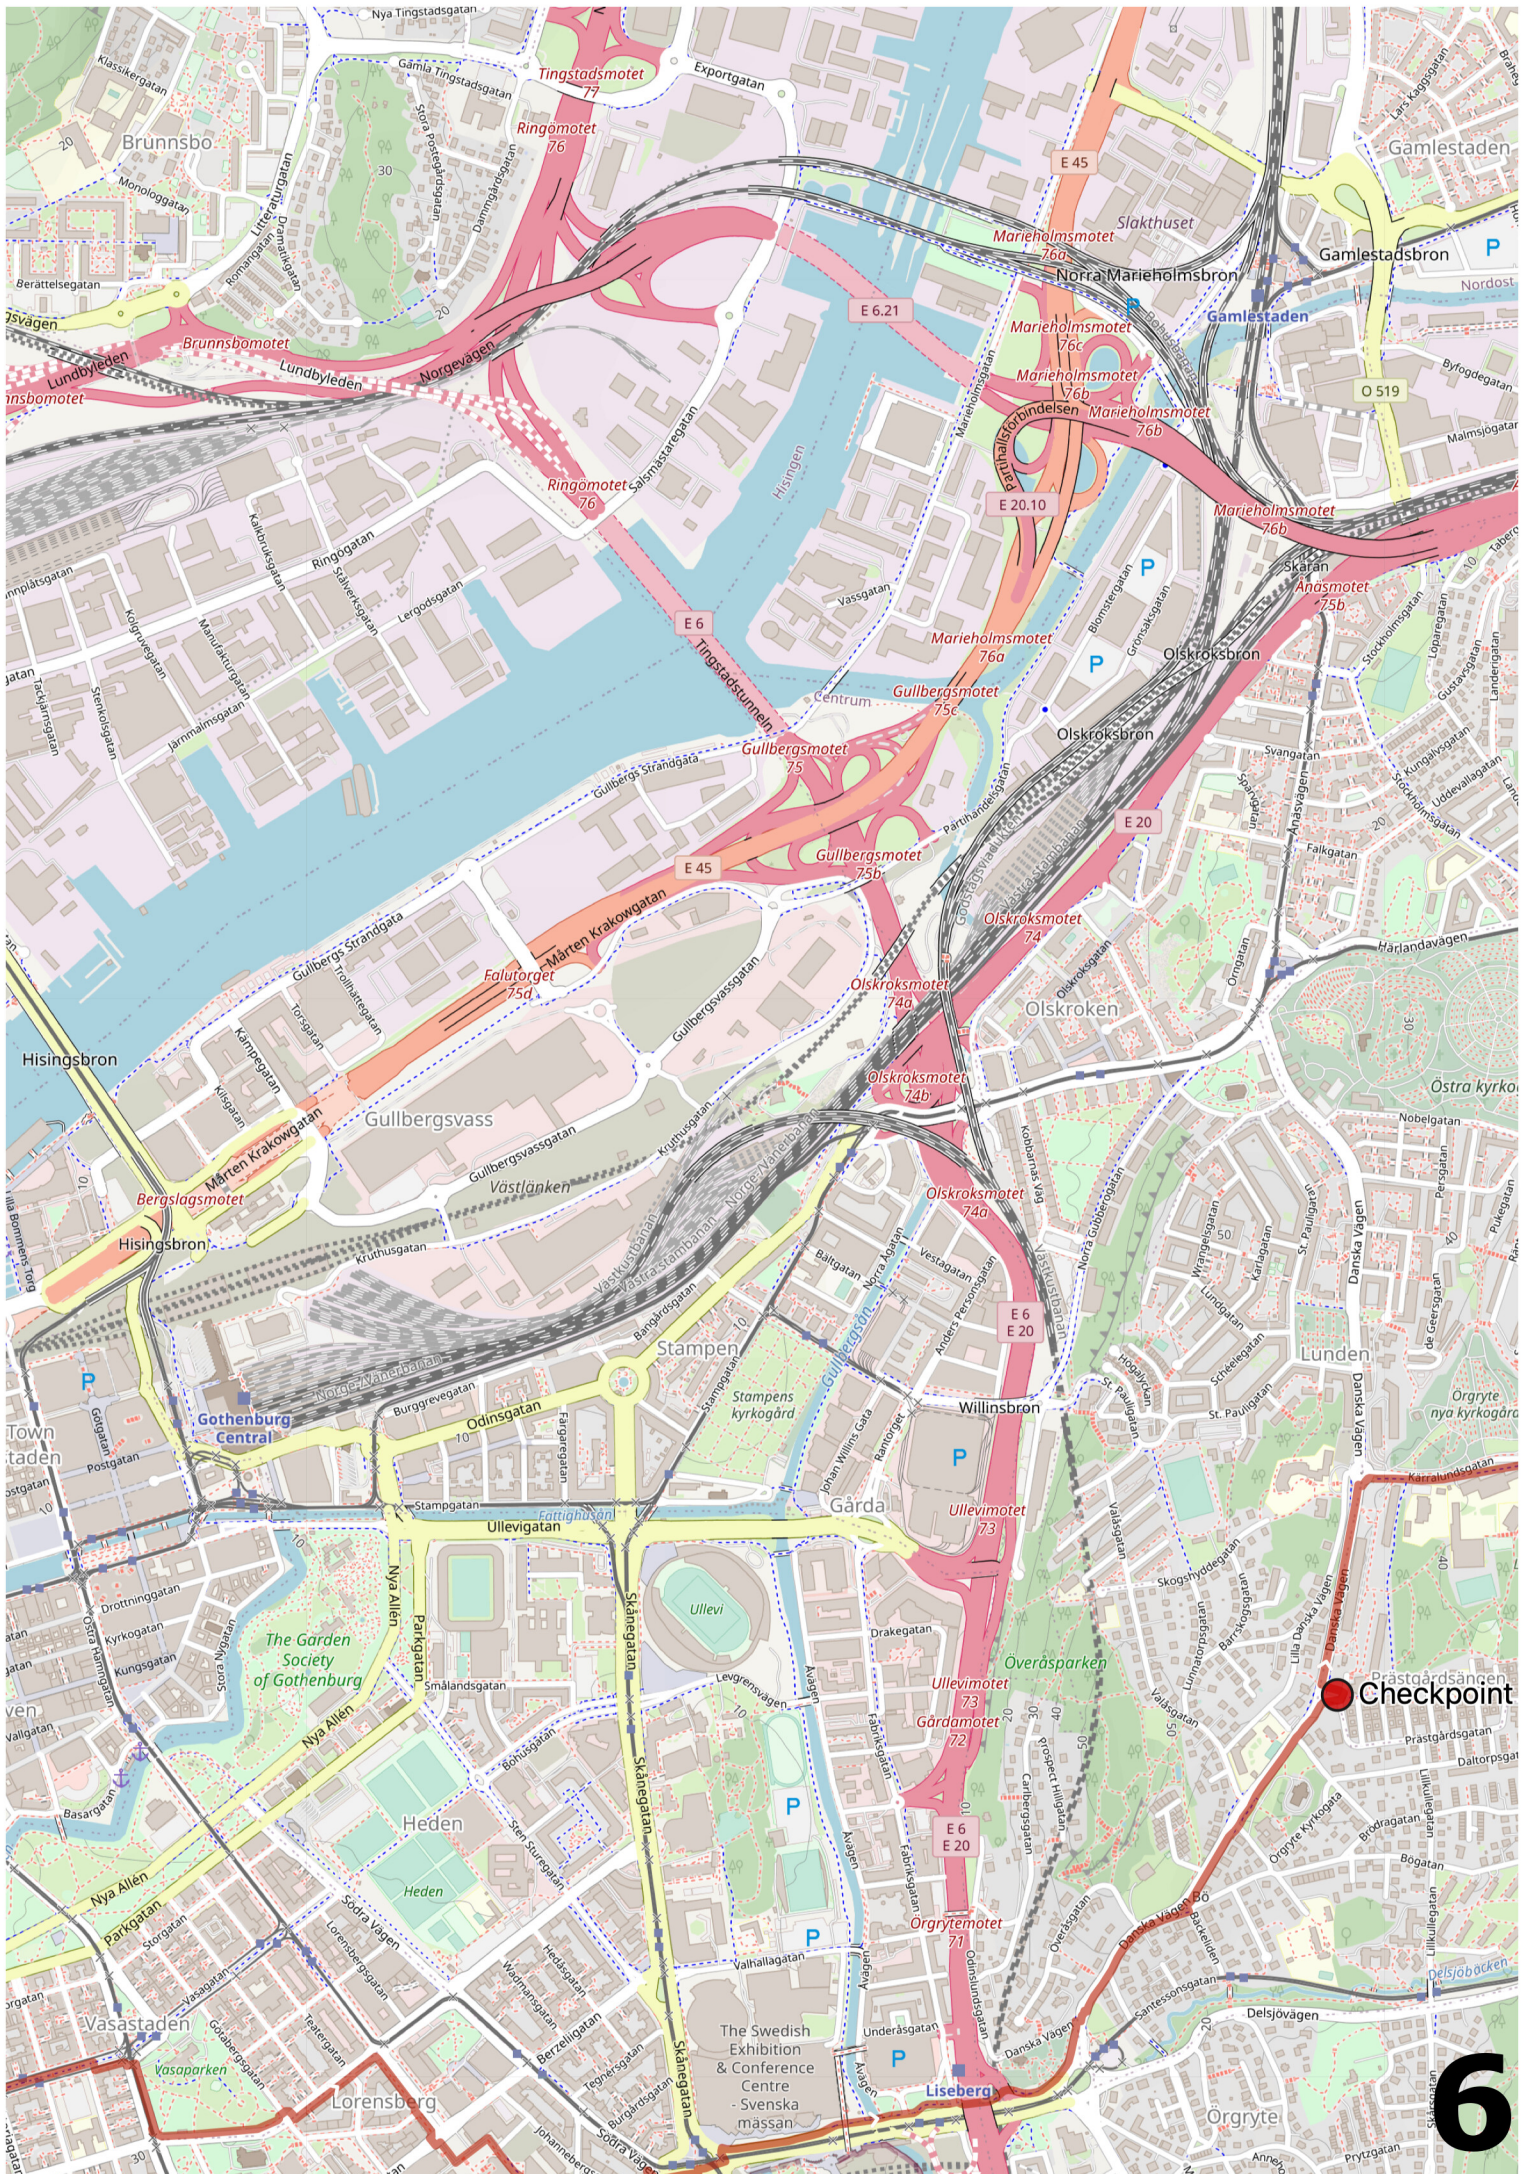

Elfsborgsmarschen 2026: 40 km Saturday – Unknown Gothenburg

Checkpoint 1

Checkpoint 2

Checkpoint

6

E 6.20

Volvo Lastvagnar
Tuvefabriken

Björkhagen