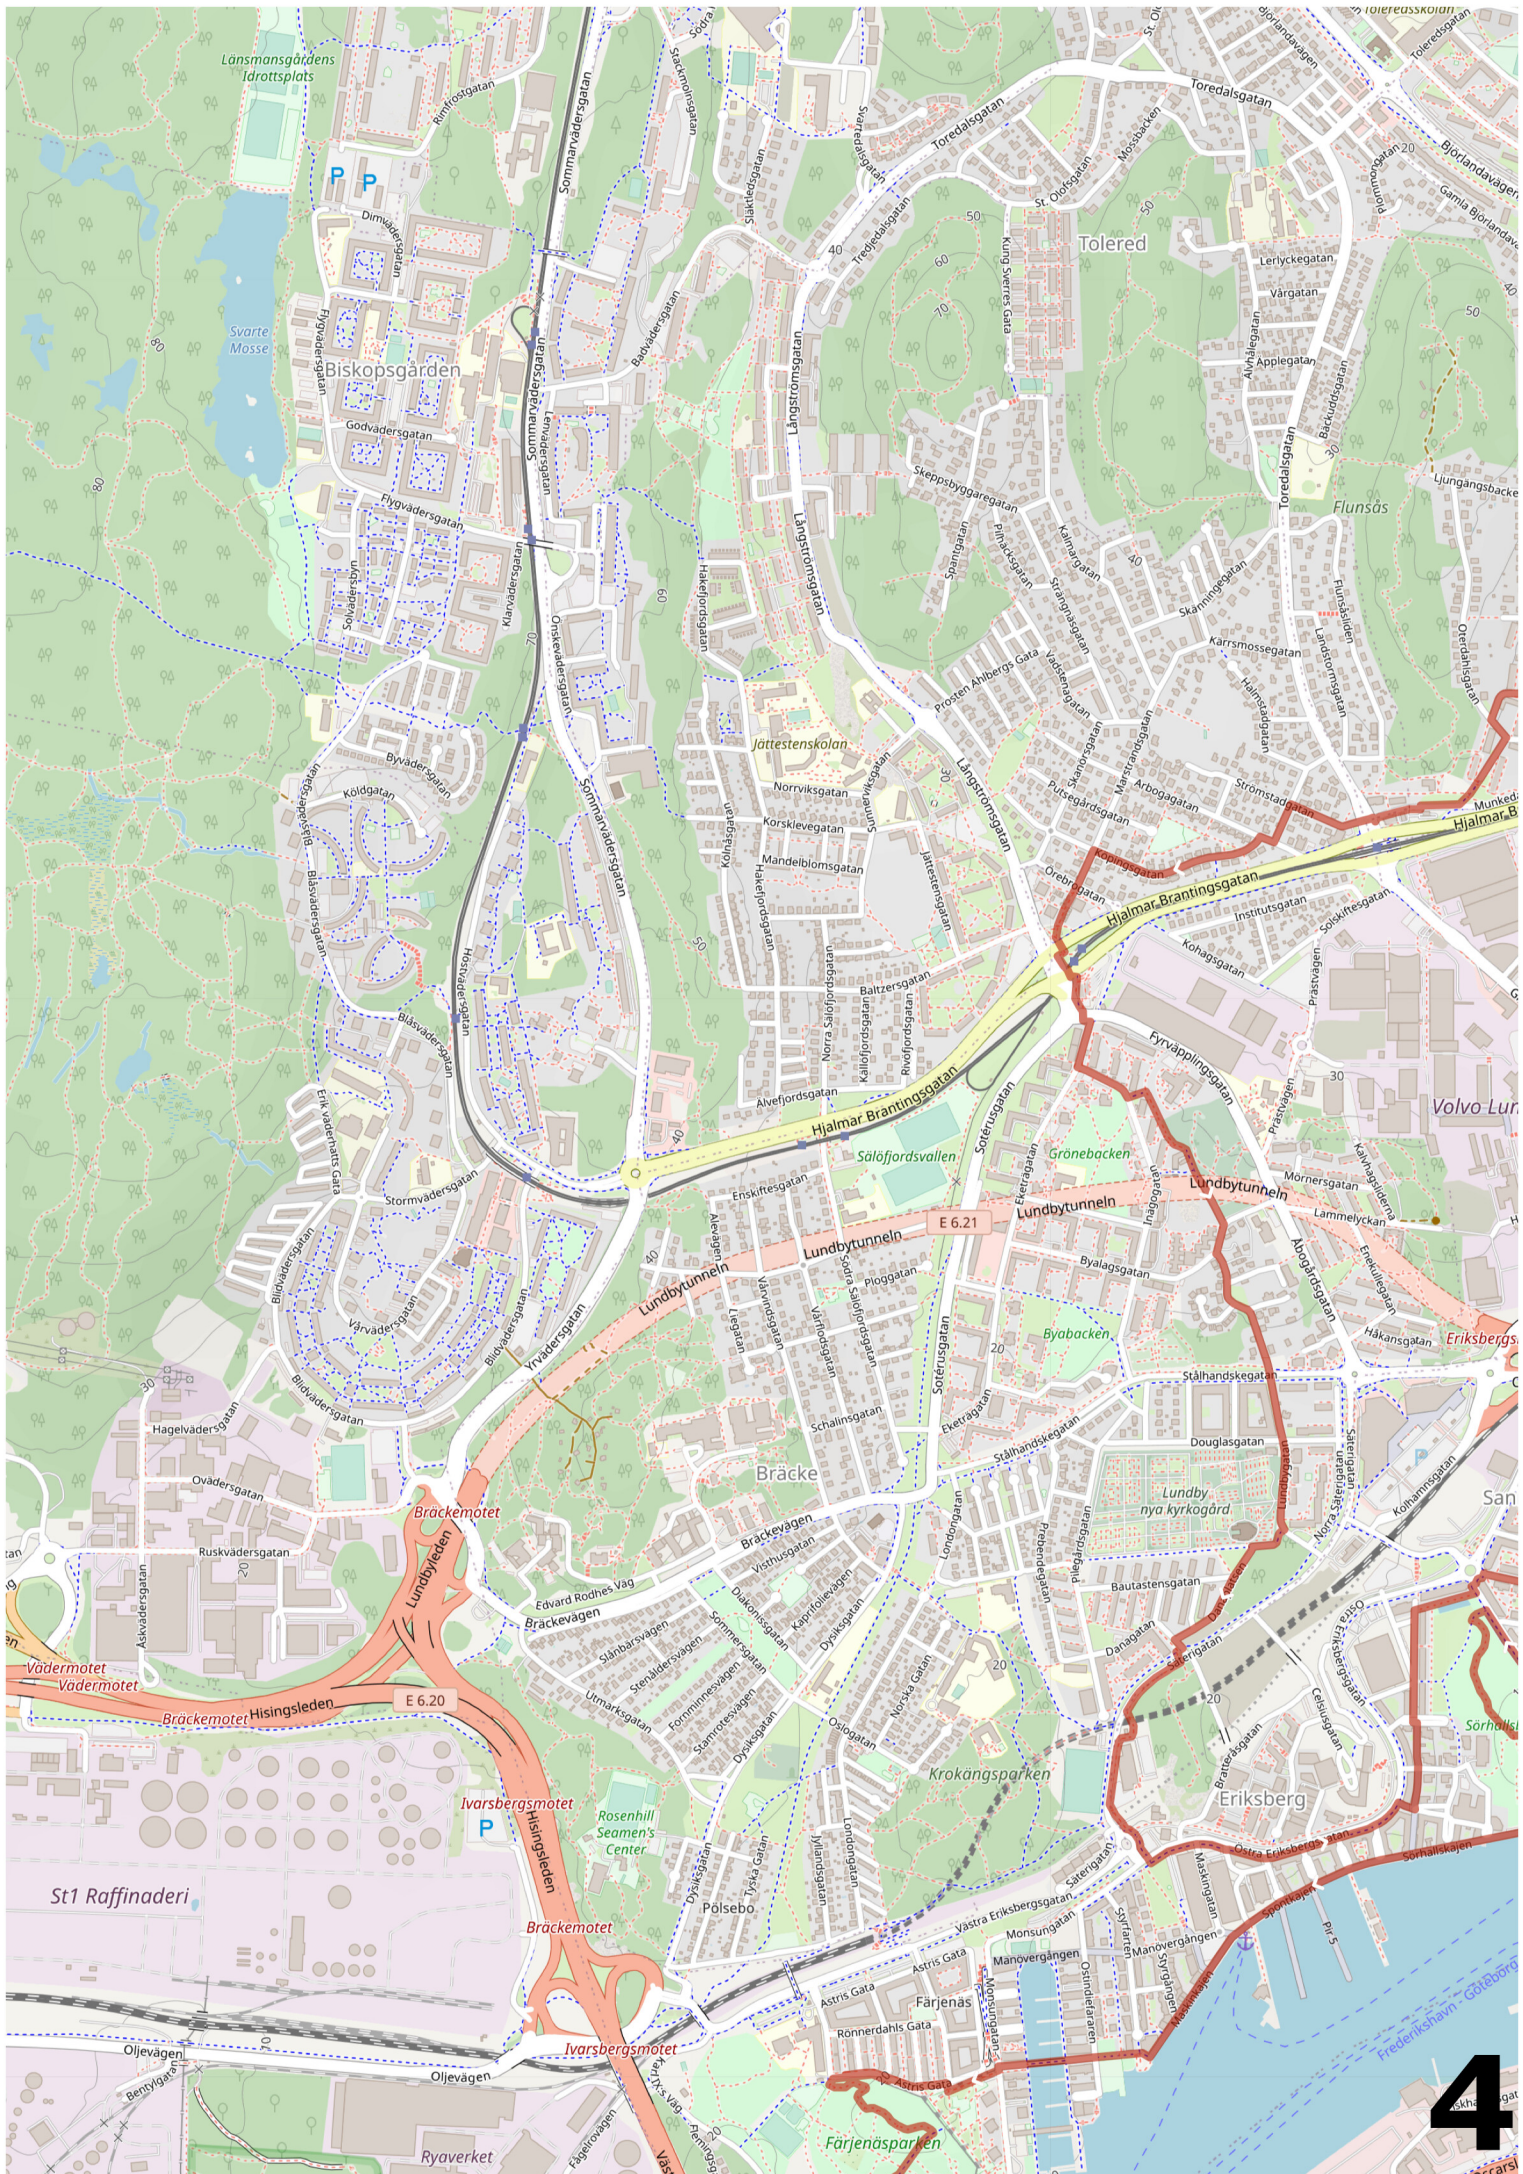

Elfsborgsmarschen 2026: 40 km Saturday – Unknown Gothenburg

Checkpoint 1

Checkpoint 2

Checkpoint

6

E 6.20

Volvo Lastvagnar
Tuvefabriken

Björkhagen